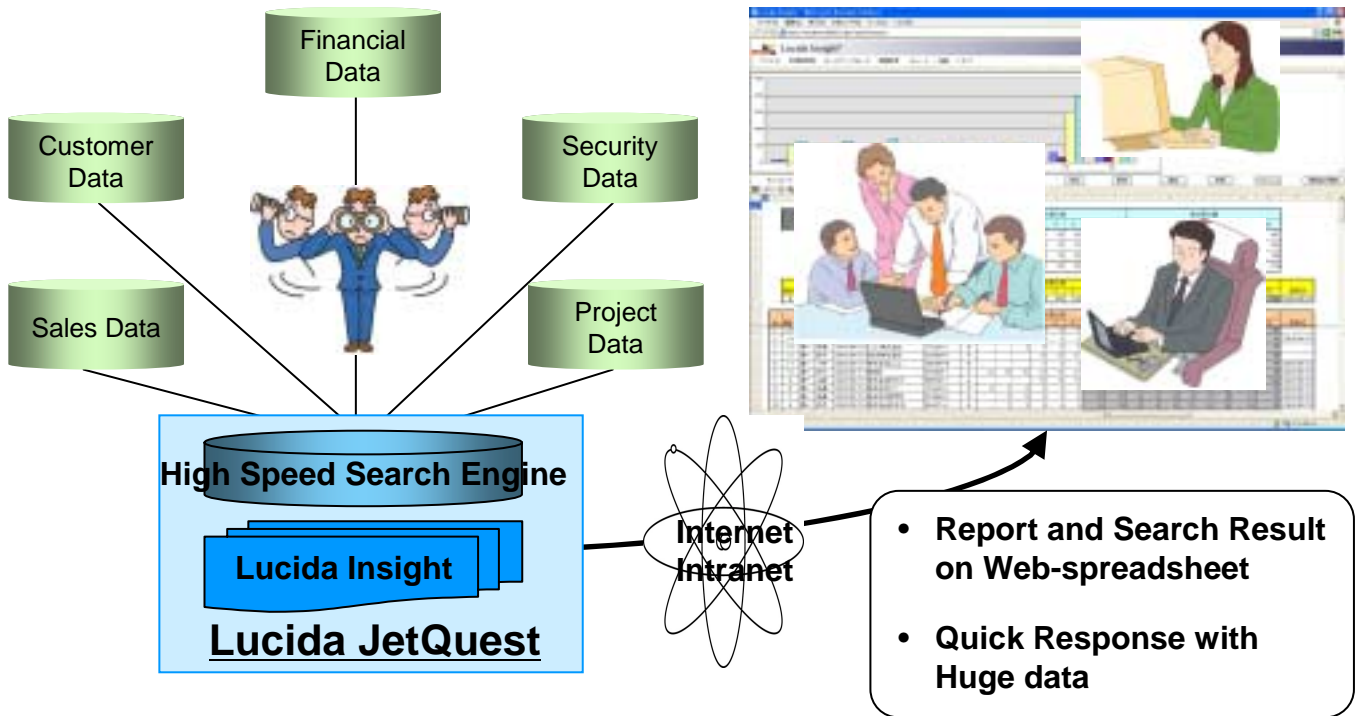

Lucida JetQuest

Visualize Critical Data in Seconds

Lucida JetQuest can search for critical data, from a hundred million records, and display it on a web-based spreadsheet in seconds.

1/3 – 1/10 of Development and Deployment Cost

10 – 100 times Faster Response than Standard RDBMS

EXCEL like UI for any Business Application

High-speed Search Engine and Web-spreadsheet System gives dramatic improvement of Information Systems

Lucida JetQuest is a Visualization Support System for any Huge Business Data with Reasonable ROI

Key Features:

- Quick data Search and Retrieve without operation stress
- Get only necessary information to create on-demand reports
- Can easily connect to any data source within the corporate network
- On-line report updates

Before : (1) IT staff always has hard time to collect/extract the needed data
 (2) Slower response creates user stress

After : (1) By using JetQuest, end user can easily get the critical data
 (2) Quick response without stress